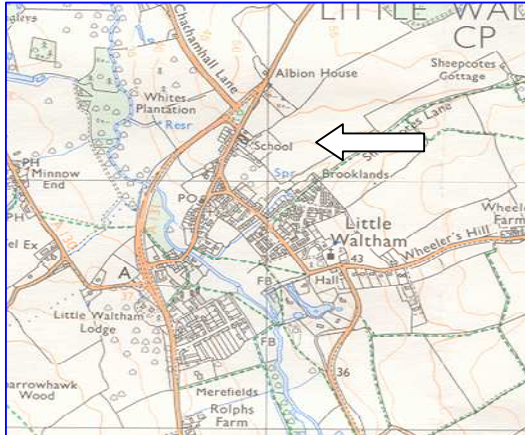

## GETTING TO LITTLE WALTHAM C of E PRIMARY SCHOOL

The Street, Little Waltham, Chelmsford, Essex.  
Tel: 01245 360246

Little Waltham C of E Primary School is to be found as follows:

Travelling from Chelmsford on the B1008 you will pass the entrance to Broomfield Hospital. Continue on the B1008 until you reach a short stretch of dual-carriageway. At the far end of the dual-carriageway turn right into the village. You will immediately meet a sharp right hand bend, the school is on the left hand side after the bend.

From the A130 or A131. At the roundabout where the A130 and the A131 meet, take the exit sign-posted Little Waltham. After 200 metres turn left into the village, you will see the school on your left hand side.